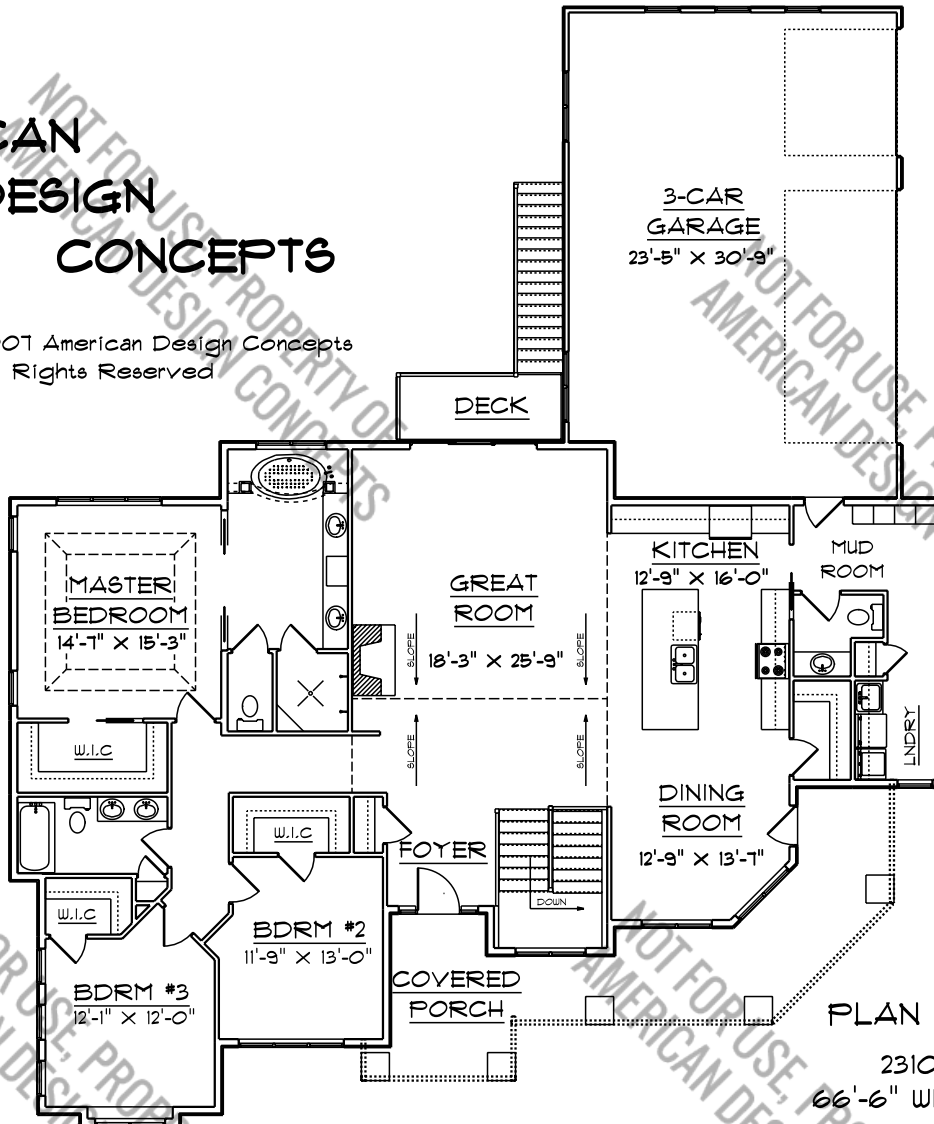

# AMERICAN DESIGN CONCEPTS

Copyright © 2007 American Design Concepts  
All Rights Reserved

PLAN # RNCH-0000

2310 TOTAL SQFT  
66'-6" WIDE X 79'-8" DEEP

- 3 Bedrooms
- 2-1/2 Baths
- Great Room
- 1st Floor Laundry
- Walk-in Closet
- Private Master Bath
- Dining Room
- 3 Car Garage
- Covered Porch
- Deck