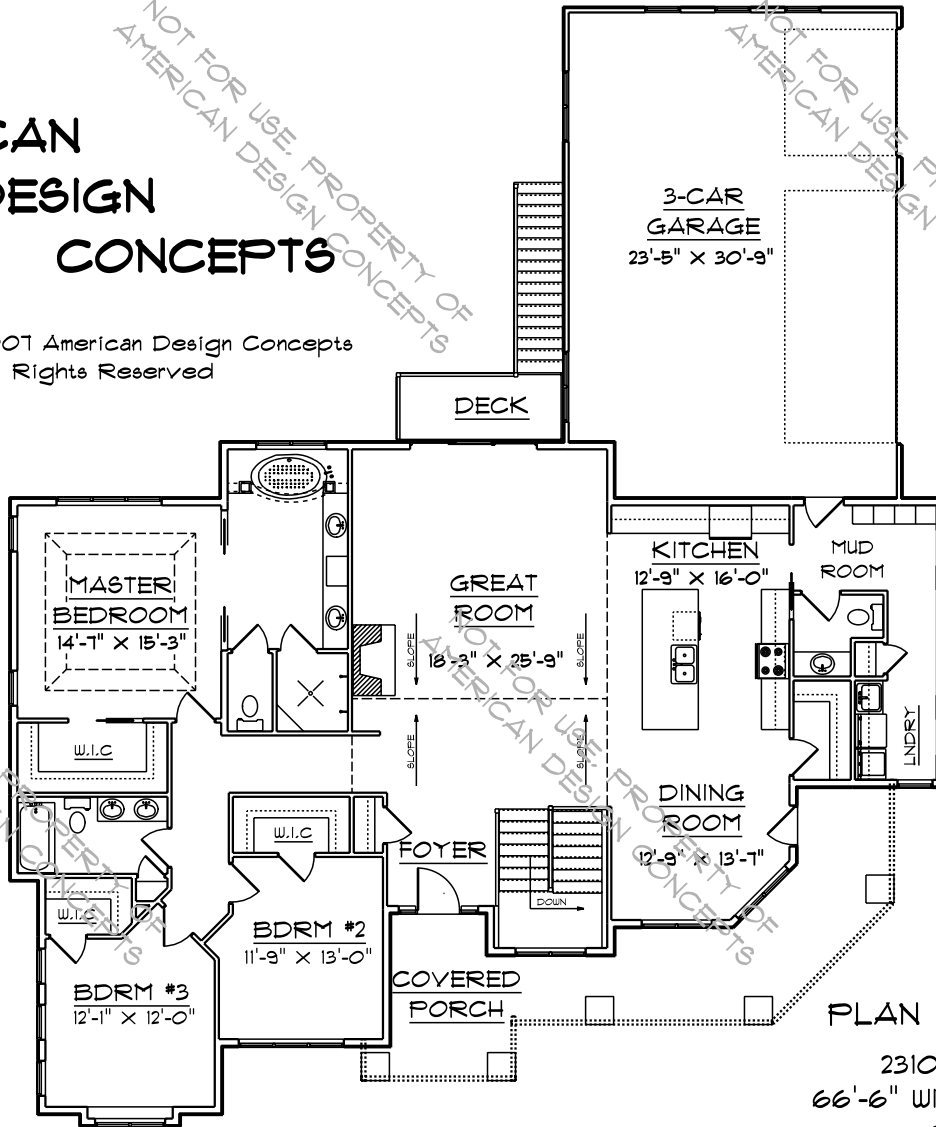

**AMERICAN  
DESIGN  
CONCEPTS**

Copyright © 2007 American Design Concepts  
All Rights Reserved

**PLAN # RNCH-0000**  
2310 TOTAL SQFT  
66'-6" WIDE X 79'-8" DEEP

- 3 Bedrooms
- 2-1/2 Baths
- Great Room
- 1st Floor Laundry
- Walk-in Closet
- Private Master Bath
- Dining Room
- 3 Car Garage
- Covered Porch
- Deck