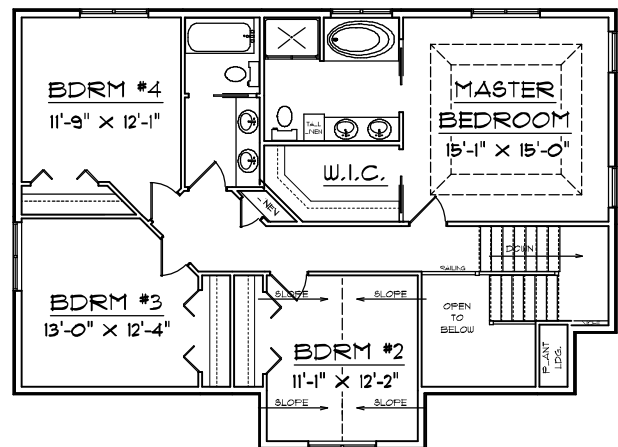

PLAN # 23TRY-5169
 2280 TOTAL SQFT
 58'-4" WIDE X 50'-4" DEEP

- 4 Bedrooms
- 3 Baths
- Great Room
- 1st Floor Laundry
- Walk-in Closet
- Private Master Bath
- Dining Room
- Dinette
- 3 Car Garage
- Covered Porch
- Deck

1ST FLOOR PLAN

2ND FLOOR PLAN

**AMERICAN
 DESIGN
 CONCEPTS**

Copyright © 2007 American Design Concepts
 All Rights Reserved