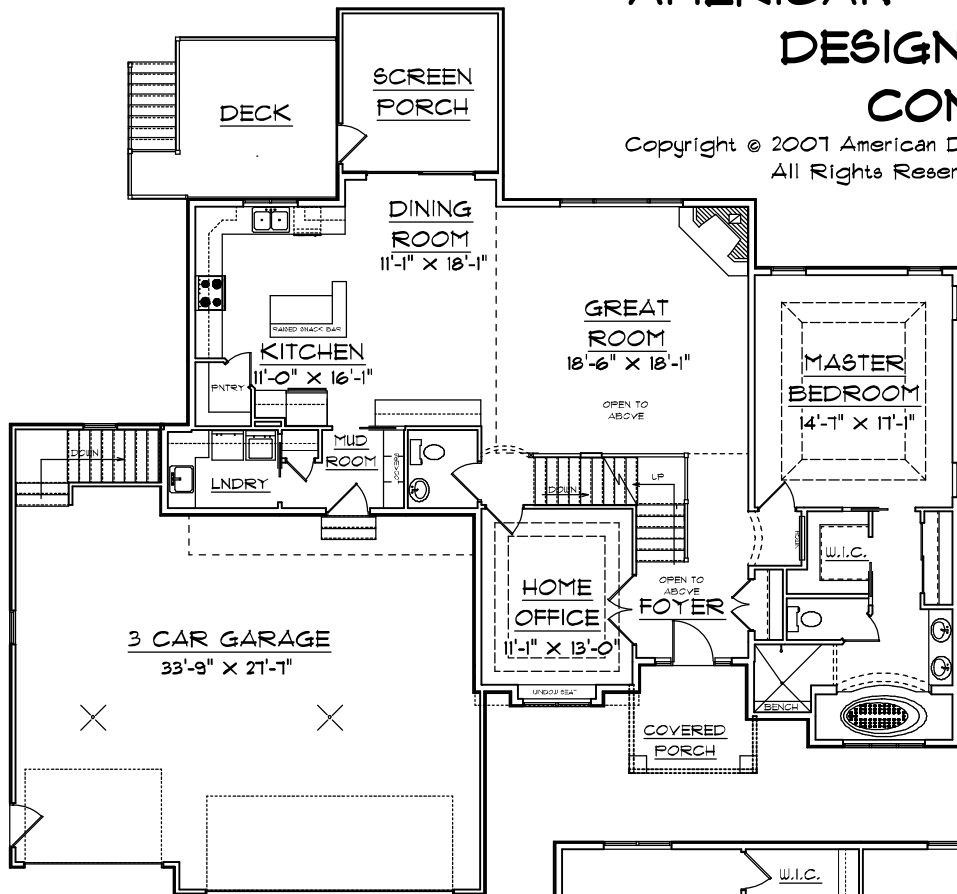

AMERICAN DESIGN CONCEPTS

Copyright © 2007 American Design Concepts
All Rights Reserved

PLAN # 25TRY-5163

2498 TOTAL SQFT
69'-6" WIDE X 64'-10" DEEP

- 4 Bedrooms
- 3 Baths
- Great Room
- Home Office
- 1st Floor Laundry
- Walk-in Closet
- Private Master Bath
- Dining Room
- 3 Car Garage
- Covered Porch
- Screened Porch
- Deck