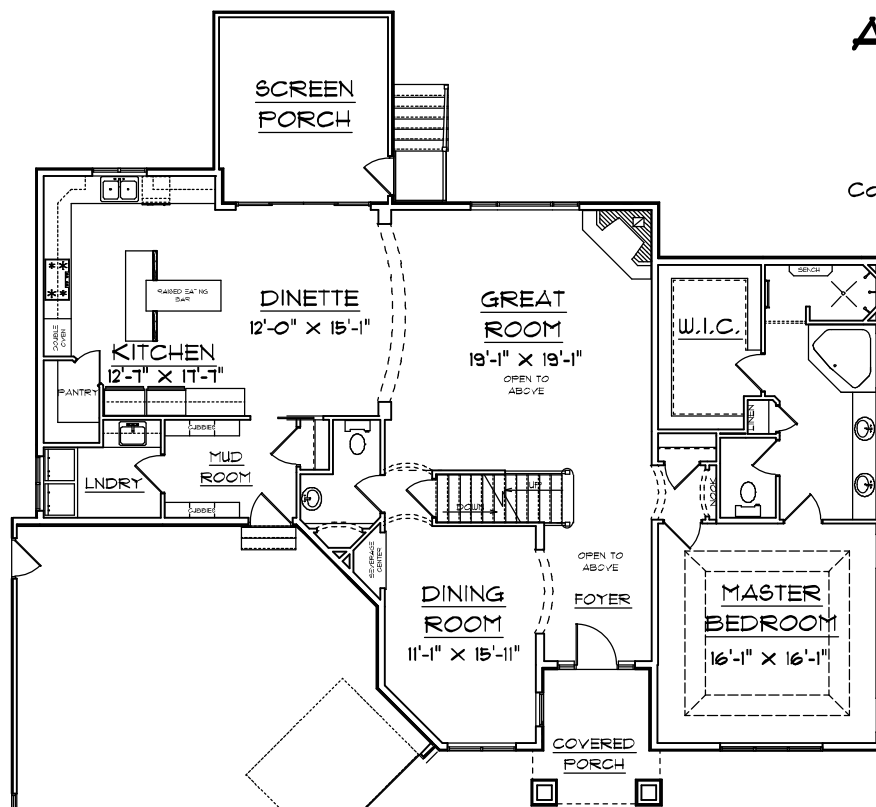

AMERICAN DESIGN CONCEPTS

Copyright © 2007 American Design Concepts
All Rights Reserved

PLAN # 2STRY-5149

2995 TOTAL SQFT
88'-6" WIDE X 62'-0" DEEP

- 4 Bedrooms
- 4 Baths
- Great Room
- 1st Floor Laundry
- Walk-in Closet
- Private Master Bath
- Dining Room
- Dinette
- 3 Car Garage
- Covered Porch
- Screened Porch