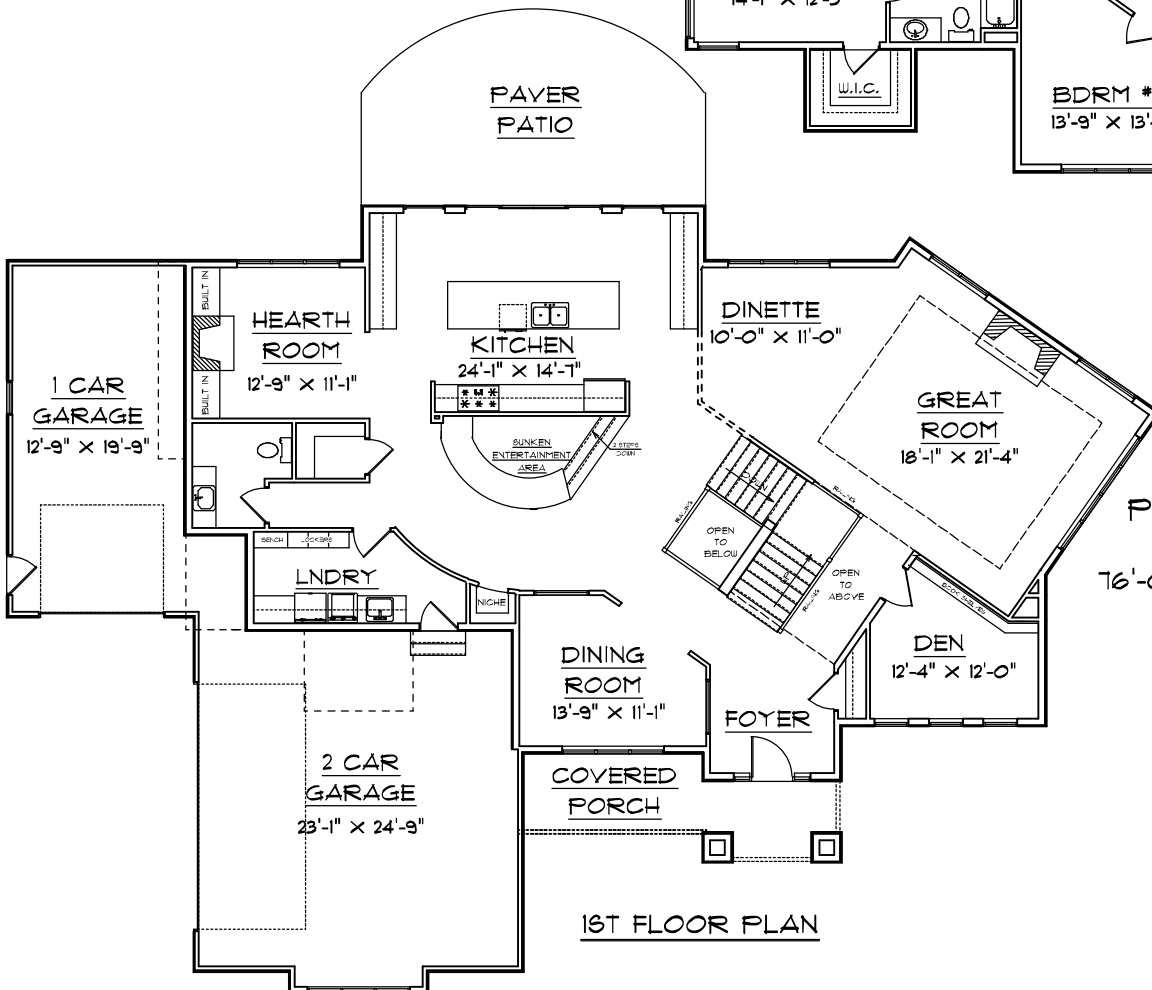

AMERICAN DESIGN CONCEPTS

Copyright © 2007 American Design Concepts
All Rights Reserved

PLAN # 23TRY-5147
3580 TOTAL SQFT
76'-0" WIDE X 57'-6" DEEP

- 3 Bedrooms
- 4 Baths
- Great Room
- Den
- Hearth Room
- 1st Floor Laundry
- Walk-in Closet
- Private Master Bath
- Dining Room
- Dinette
- 2 Car Garage
- 1 Car Garage
- Covered Porch
- Patio