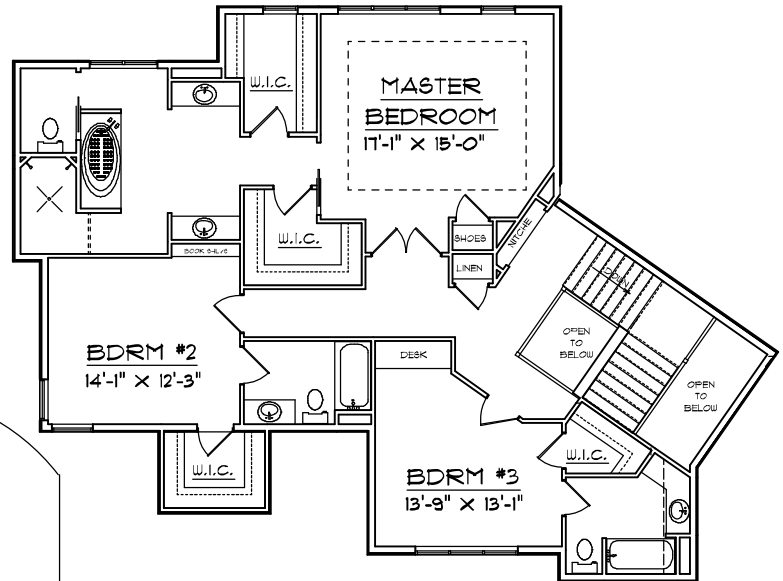

AMERICAN DESIGN CONCEPTS

Copyright © 2007 American Design Concepts
All Rights Reserved

PLAN # 23TRY-5147
3580 TOTAL SQFT
76'-0" WIDE X 57'-6" DEEP

- 3 Bedrooms
- 4 Baths
- Great Room
- Den
- Hearth Room
- 1st Floor Laundry
- Walk-in Closet
- Private Master Bath
- Dining Room
- Dinette
- 2 Car Garage
- 1 Car Garage
- Covered Porch
- Patio