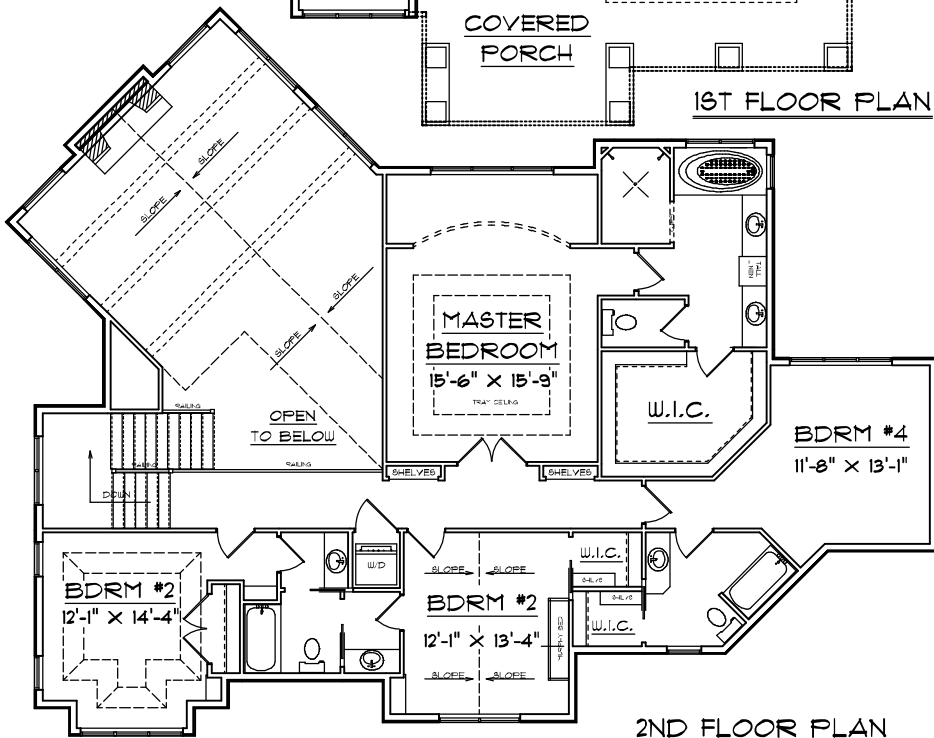

AMERICAN DESIGN CONCEPTS

Copyright © 2007 American Design Concepts
All Rights Reserved

PLAN # 23TRY-5146

3431 TOTAL SQFT
90'-10" WIDE X 69'-1" DEEP

- 4 Bedrooms
- 4 Baths
- Great Room
- Home Office
- 1st Floor Laundry
- Walk-in Closet
- Private Master Bath
- Dining Room
- 3 Car Garage
- Covered Porch
- Deck
- Screened Porch