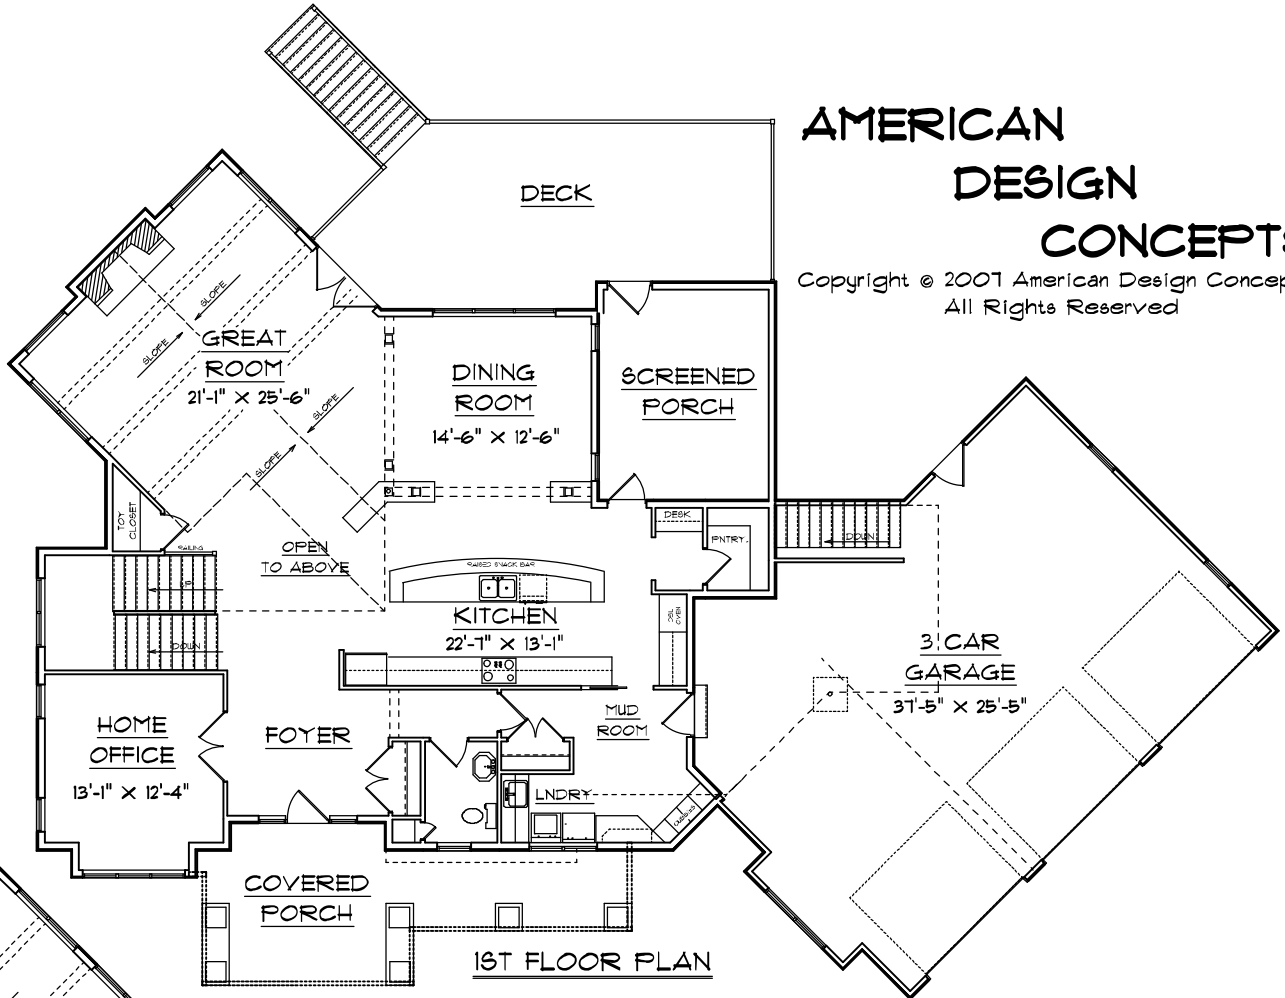

AMERICAN DESIGN CONCEPTS

Copyright © 2007 American Design Concepts
All Rights Reserved

PLAN # 23TRY-5146

3431 TOTAL SQFT
90'-10" WIDE X 69'-1" DEEP

- 4 Bedrooms
- 4 Baths
- Great Room
- Home Office
- 1st Floor Laundry
- Walk-in Closet
- Private Master Bath
- Dining Room
- 3 Car Garage
- Covered Porch
- Deck
- Screened Porch