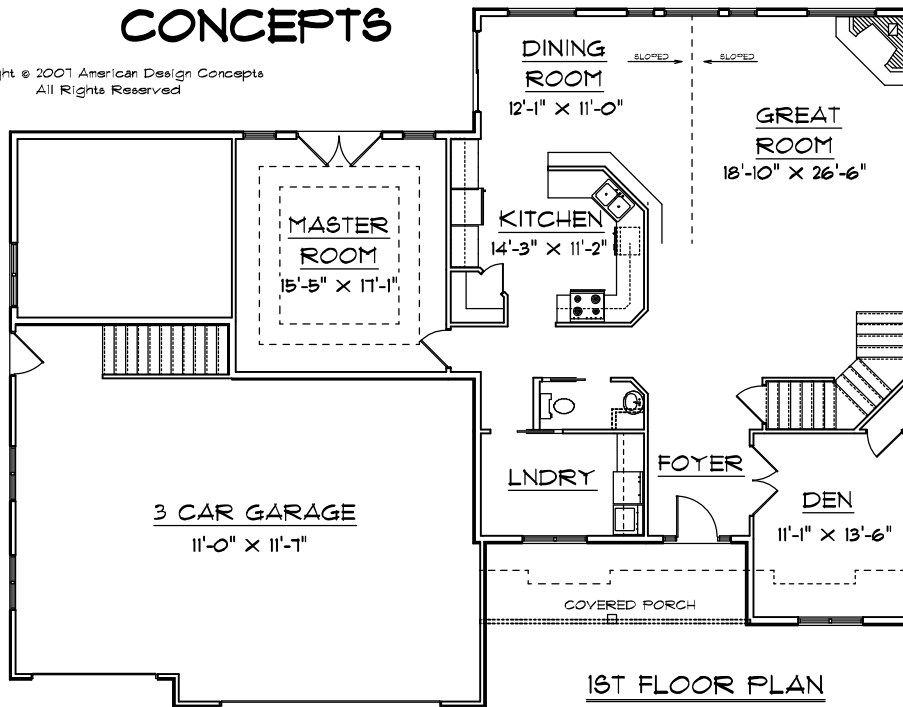

AMERICAN DESIGN CONCEPTS

Copyright © 2001 American Design Concepts
All Rights Reserved

PLAN # 26TRY-5143
2685 TOTAL SQFT
66'-0" WIDE X 51'-0" DEEP

- 3 Bedrooms
- 3 Baths
- Great Room
- Den
- 1st Floor Laundry
- Walk-in Closet
- Private Master Bath
- Dining Room
- 3 Car Garage
- Covered Porch