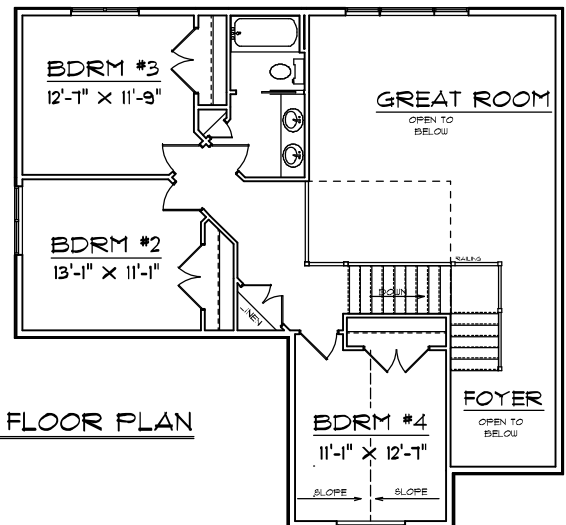

# AMERICAN DESIGN CONCEPTS

Copyright © 2007 American Design Concepts  
All Rights Reserved

**PLAN # 23TRY-5140**

2394 TOTAL SQFT  
70'-0" WIDE X 48'-10" DEEP

- 4 Bedrooms
- 3 Baths
- Great Room
- 1st Floor Laundry
- Walk-in Closet
- Private Master Bath
- Dining Room
- Dinette
- 3 Car Garage
- Covered Porch
- Deck