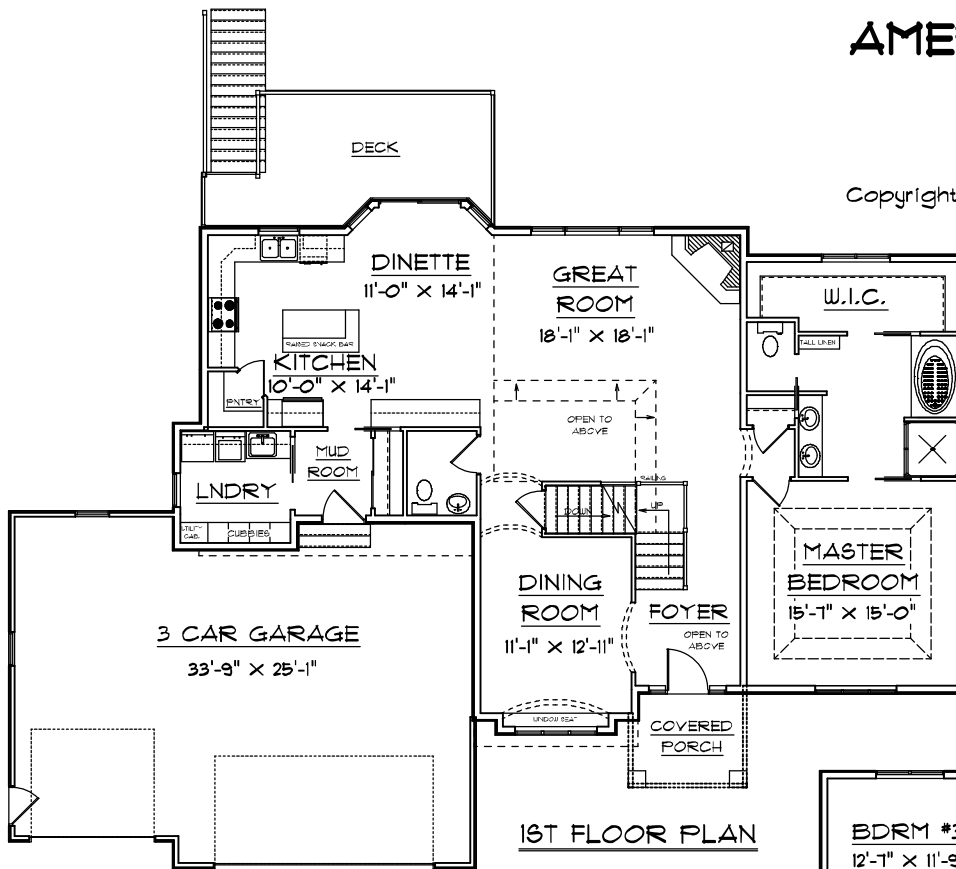

# AMERICAN DESIGN CONCEPTS

Copyright © 2007 American Design Concepts  
All Rights Reserved

**PLAN # 23TRY-5140**

2394 TOTAL SQFT  
70'-0" WIDE X 48'-10" DEEP

- 4 Bedrooms
- 3 Baths
- Great Room
- 1st Floor Laundry
- Walk-in Closet
- Private Master Bath
- Dining Room
- Dinette
- 3 Car Garage
- Covered Porch
- Deck