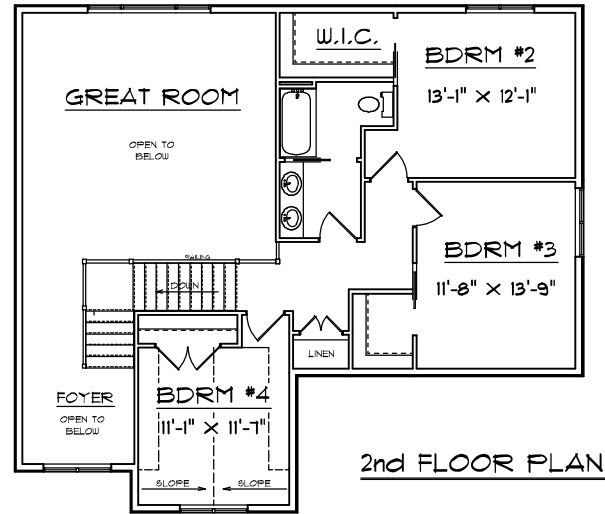

# AMERICAN DESIGN CONCEPTS

Copyright © 2007 American Design Concepts  
All Rights Reserved

**PLAN # 25TRY-5135**  
 2562 TOTAL SQFT  
 69'-6" WIDE X 52'-1" DEEP  
 4 Bedrooms  
 3 Baths  
 Great Room  
 1st Floor Laundry  
 Walk-In Closet  
 Private Master Bath  
 Dining Room  
 Dinette  
 3 Car Garage  
 Covered Porch  
 Deck