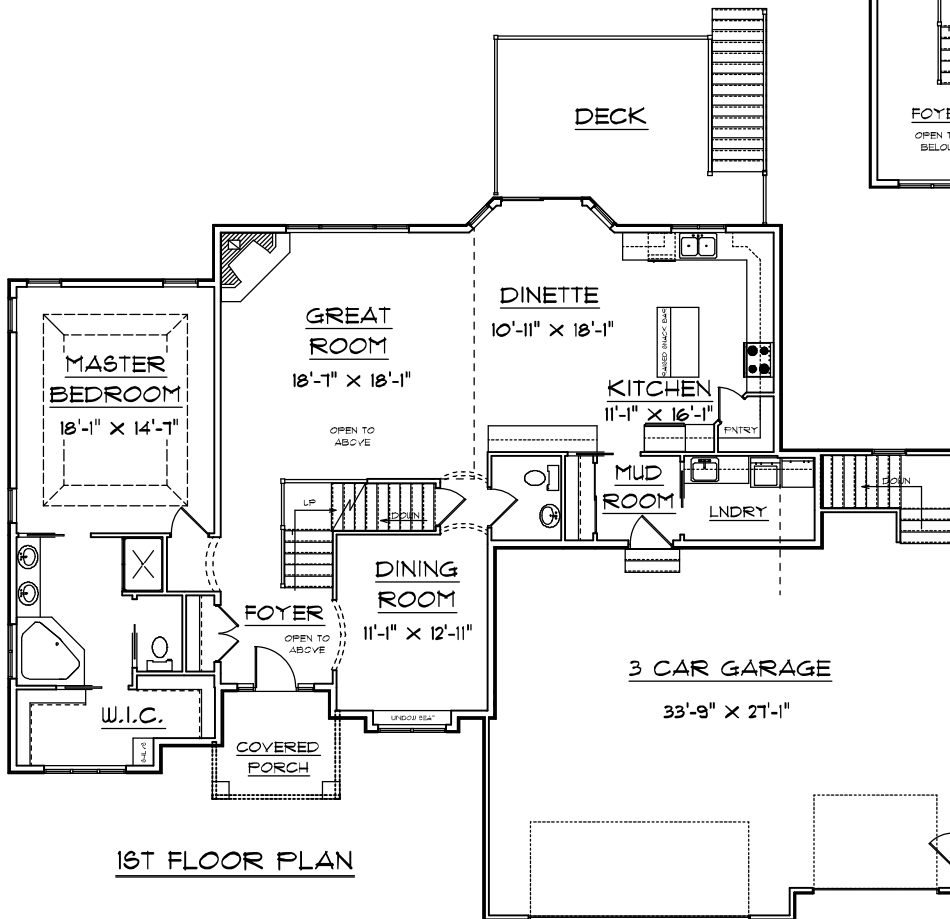

# AMERICAN DESIGN CONCEPTS

Copyright © 2007 American Design Concepts  
All Rights Reserved

**PLAN # 25TRY-5135**  
 2562 TOTAL SQFT  
 69'-6" WIDE X 52'-1" DEEP  
 4 Bedrooms  
 3 Baths  
 Great Room  
 1st Floor Laundry  
 Walk-In Closet  
 Private Master Bath  
 Dining Room  
 Dinette  
 3 Car Garage  
 Covered Porch  
 Deck