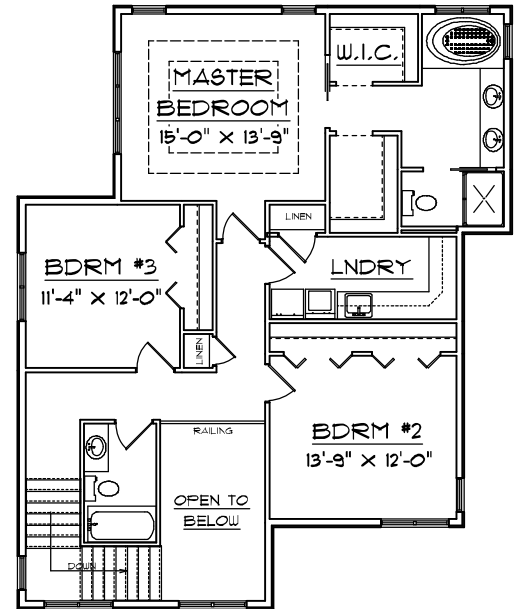

AMERICAN DESIGN CONCEPTS

Copyright © 2007 American Design Concepts
All Rights Reserved

PLAN # 23TRY-5125

- 2544 TOTAL SQFT
- 52'-0" WIDE X 60'-0" DEEP
- 3 Bedrooms
- 4 Baths
- Great Room
- Office
- 2nd Floor Laundry
- Walk-in Closet
- Private Master Bath
- Dining Room
- 3 Car Garage
- Covered Porch