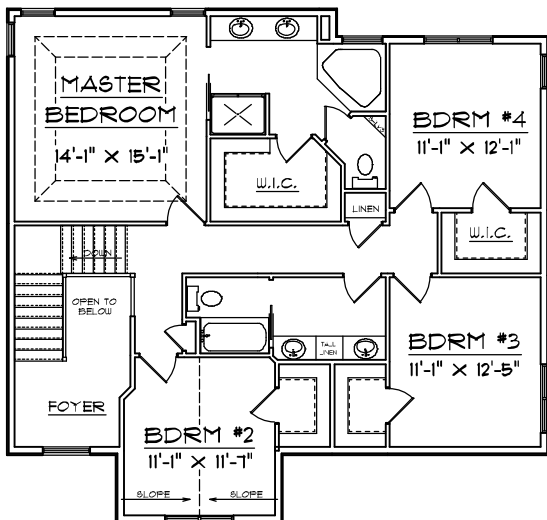

**PLAN # 23TRY-5105**  
 2690 TOTAL SQFT  
 56'-4" WIDE X 52'-0" DEEP

- 4 Bedrooms
- 3 Baths
- Great Room
- Living Room
- Den
- Dining Room
- Dinette
- 1st Floor Laundry
- Walk-in Closets
- Private Master Bath
- 3 Car Garage
- Covered Porch