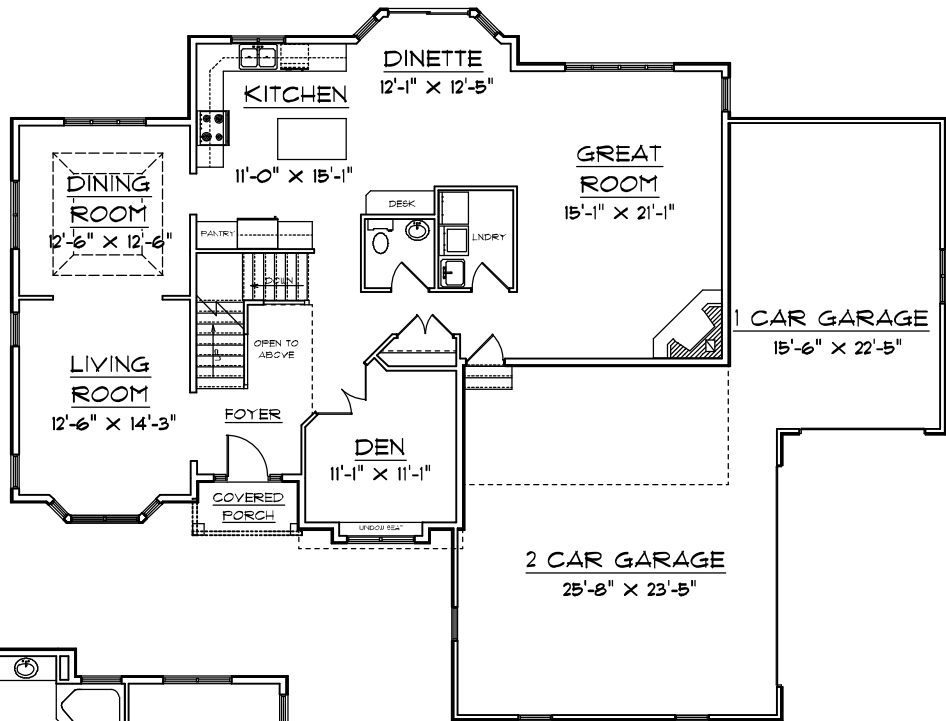

**PLAN # 23TRY-5105**  
 2690 TOTAL SQFT  
 56'-4" WIDE X 52'-0" DEEP

- 4 Bedrooms
- 3 Baths
- Great Room
- Living Room
- Den
- Dining Room
- Dinette
- 1st Floor Laundry
- Walk-in Closets
- Private Master Bath
- 3 Car Garage
- Covered Porch