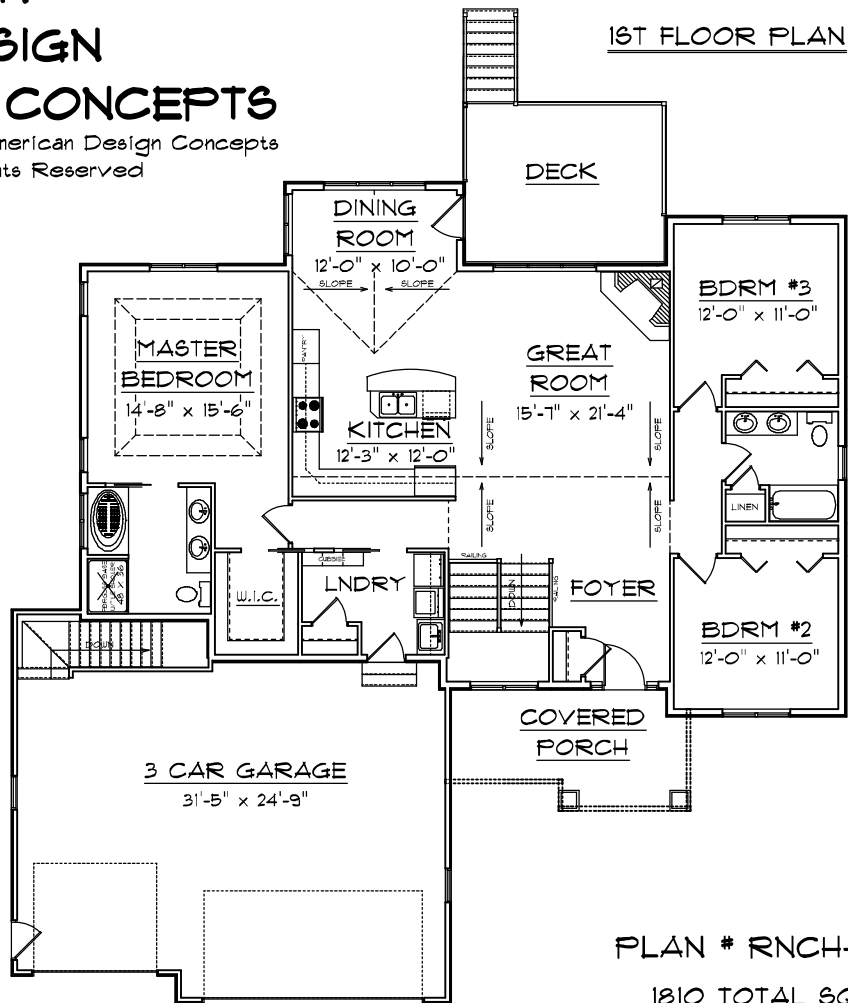

AMERICAN DESIGN CONCEPTS

Copyright © 2007 American Design Concepts
All Rights Reserved

PLAN # RNCH-5144

1810 TOTAL SQFT
61'-0" WIDE X 60'-0" DEEP

- 3 Bedrooms
- 3 Baths
- Great Room
- Den
- 1st Floor Laundry
- Walk-in Closet
- Private Master Bath
- Dining Room
- 3 Car Garage
- Covered Porch