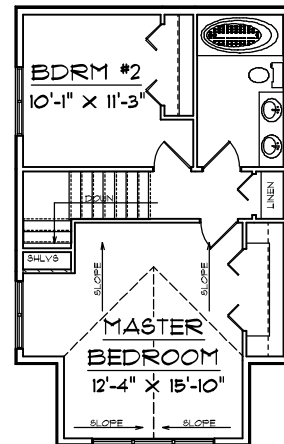

PLAN # 26TRY-0110
 1238 TOTAL SQFT
 20'-0" WIDE X 70'-0" DEEP
 2 Bedrooms
 2 Baths
 Great Room
 1st Floor Laundry
 Dining Room
 2 Car Garage
 Covered Porch
 DECK

2ND FLOOR PLAN

**AMERICAN
 DESIGN
 CONCEPTS**

Copyright © 2007 American Design Concepts
 All Rights Reserved

1ST FLOOR PLAN