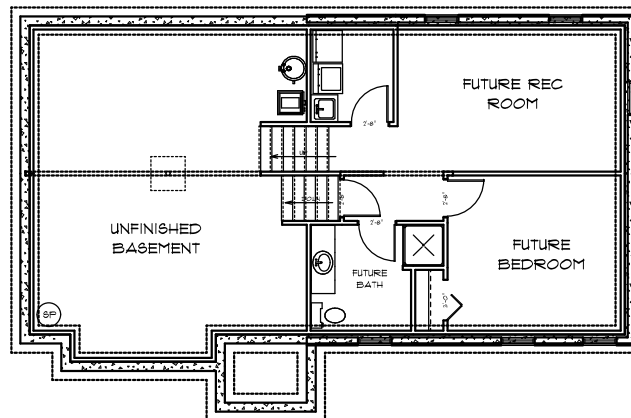

MAIN LEVEL

**AMERICAN
DESIGN
CONCEPTS**

Copyright © 2005 American Design Concepts
All Rights Reserved

- PLAN # SPLT-0102**
 1226 TOTAL SQFT
 65'-0" WIDE X 31'-0" DEEP
 3 Bedrooms
 2 Baths
 Great Room
 Dining Room
 Private Master Bath
 Master W.I.C.
 2 Car Garage
 Covered Porch

LOWER LEVEL